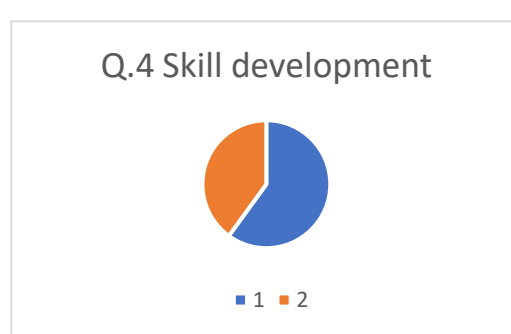

# Jaikranti College of Education, Latur

Feedback form analysis (Result in %)

Alumni On Curriculum (2021-2022)

Questions	Excelent	Good	Satisfactory	unsatisfactory	Other
Q.1 Applicability	8	2			
Q.2 Employability	4	4	2		
Q.3 Entrepreneurship	8	2			
Q.4 Skill development	6	4			
Q.5 Project	4	4	2		
Q.6 field work	6	4			
Q.7 Difficulty level	4	6			
Q.8 Usefulness	8	2			
Q.9 Learning objectives	6	4			
Q.10 Overall rating	6	4			